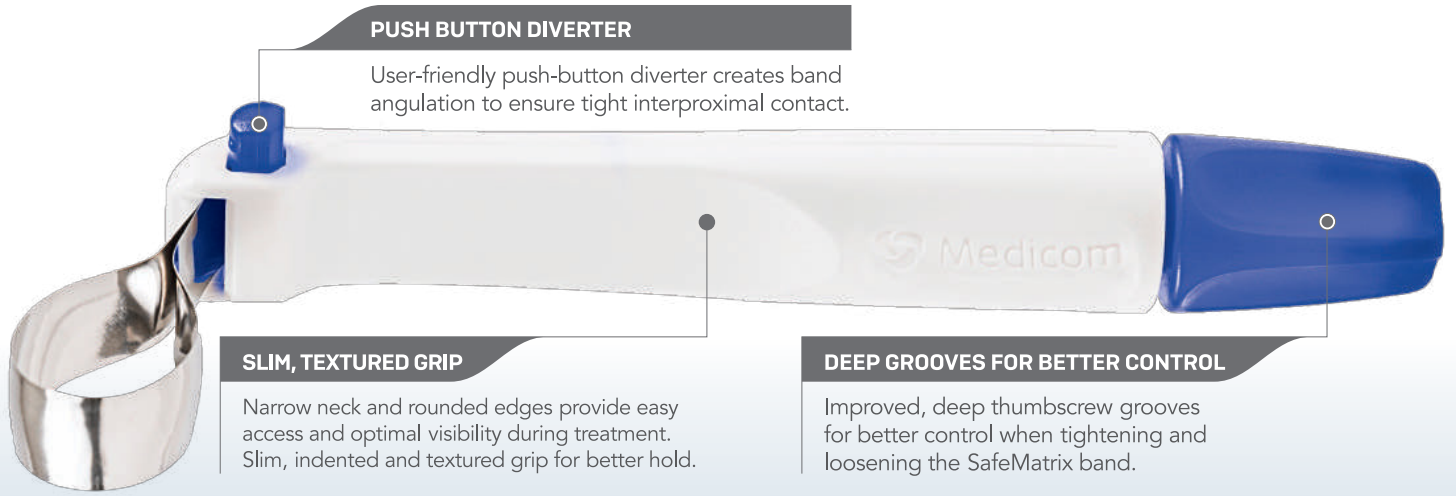

# SafeMatrix™

Single-Use Matrix Band

**NEW!** EASY PUSH-BUTTON  
DIVERTER FROM MEDICOM,  
THE MATRIX BRAND YOU TRUST.

## HOW TO APPLY SAFEMATRIX?

Place & Tighten

Restore

Remove

Case images courtesy of Dr. Maximilian Dobbertin M.Sc. | Germany

**STRAIGHT Bands**  
50 units /box

**CONTOUR Bands**  
50 units /box

**CLEAR CONTOUR Bands**  
50 units /box